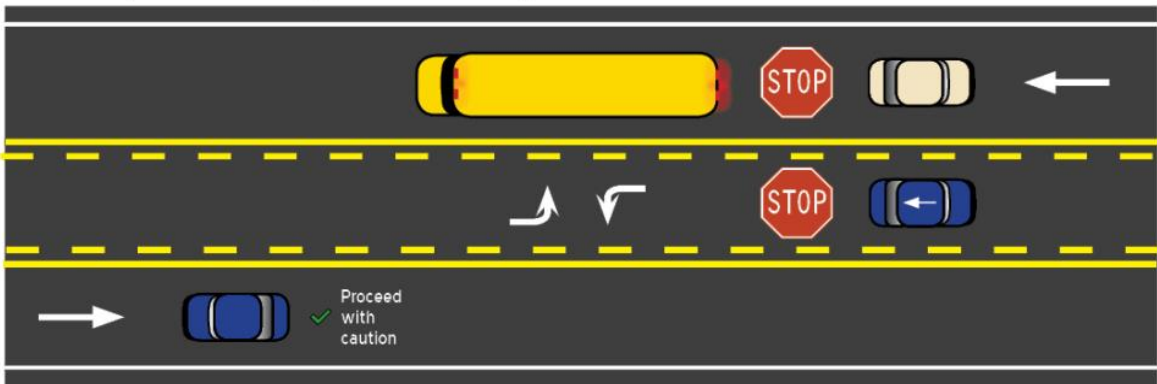

When to stop when school bus lights are flashing or stop bar is out

1 2-lane roadway: both directions stop

2 3+ lanes: stop if traveling same direction as bus

3 Turning lane: stop if traveling same direction as bus

4 Median: stop if traveling same direction as bus

\$394 fine if violating any of the above