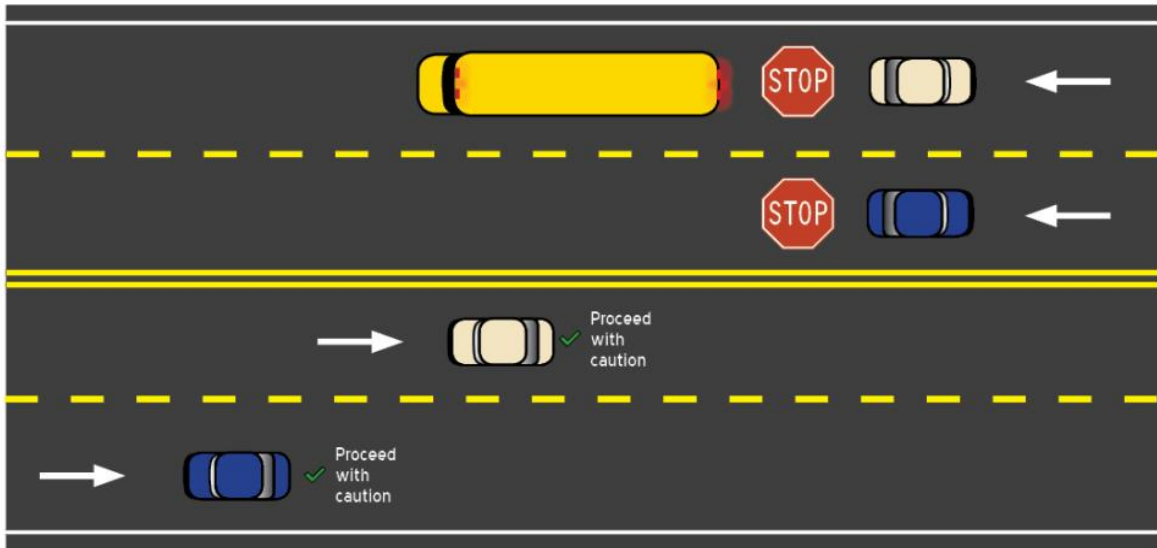

When to stop when school bus lights are flashing or stop bar is out

1 2-lane roadway: both directions stop

2 3+ lanes: stop if traveling same direction as bus

3 Turning lane: stop if traveling same direction as bus

4 Median: stop if traveling same direction as bus

\$394 fine if violating any of the above