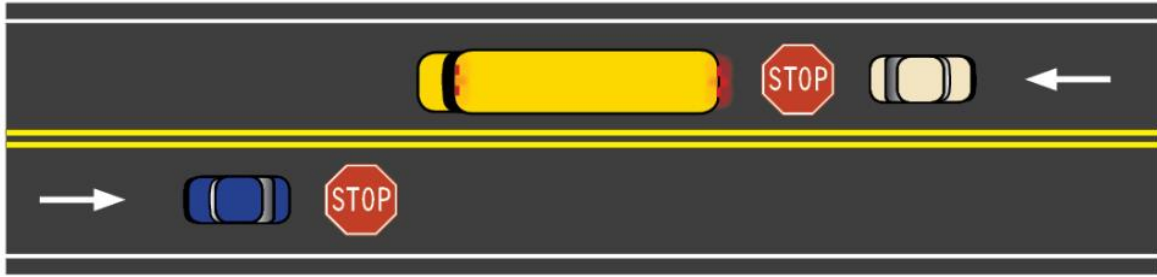

When to stop when school bus lights are flashing or stop bar is out

1 2-lane roadway: both directions stop

2 3+ lanes: stop if traveling same direction as bus

3 Turning lane: stop if traveling same direction as bus

4 Median: stop if traveling same direction as bus

\$394 fine if violating any of the above