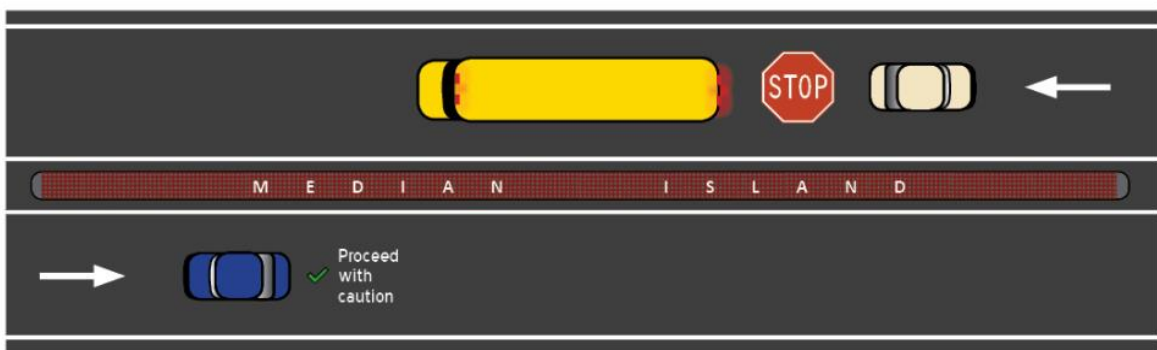

When to stop when school bus lights are flashing or stop bar is out

1 2-lane roadway: both directions stop

2 3+ lanes: stop if traveling same direction as bus

3 Turning lane: stop if traveling same direction as bus

4 Median: stop if traveling same direction as bus

\$394 fine if violating any of the above